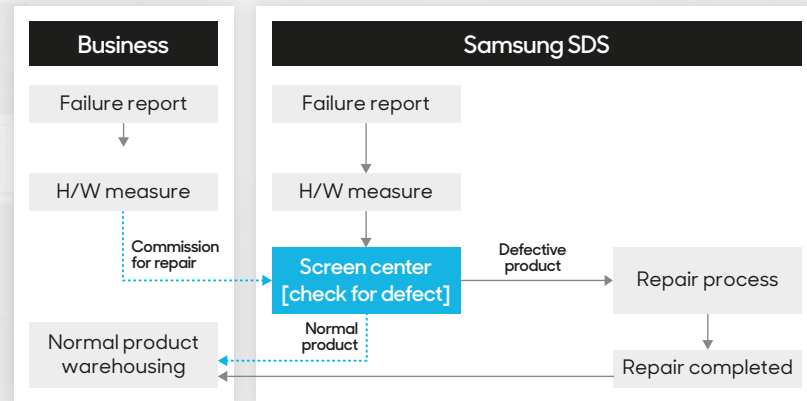

Communications Network Service : Communications System Operation

Based on the technical understanding and network implementation experience, Samsung SDS guarantees reliable communications service with solutions optimized for communications system operation. Reviews on system defects for a certain period also helps minimize the defective rate.

SAMSUNG SDS

* Screen center operation : 3 in Seoul area, 1 each in Busan/
Gwangju/Daejeon (total of 6)

The process of identifying which equipment requires repair significantly reduces the time it takes and the number of products with actual defects.