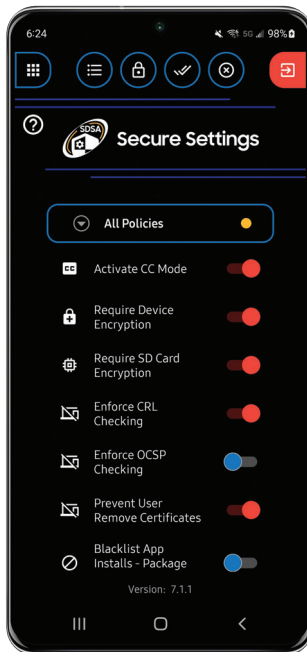

SAMSUNG SDS

Secure Settings

Keep your mission critical devices secure

Secure settings brings secure and simple management for offline mobile devices. Give your administrators the power to enforce device management and security policies, and grant operators the ability to access their mission-critical settings and applications. Provide your operators with the tools they need to complete their mission while ensuring that devices are still fully secured and managed.

Key Functions

-  **Frictionless set-up**
Make your devices meet compliance requirements quickly with "One-click STIG."
-  **Fast file creation and import**
Easily provision devices quickly using Samsung's policy creation tool - import directly using our application.
-  **Customizable device policy**
Enable users to toggle between different policies quickly using custom policy groups.
-  **Flexible deployment**
Secure settings supports standalone and complementary device management system architectures.

Benefits

Advanced management settings

Use advanced management features to meet U.S. Government and tactical mission requirements, and remain flexible in disconnected environments.

Support multiple users

Create multiple profiles with granular permissions and roles for greater flexibility.

Administrator security policy

Administrators set device security policies and delegate policy subsets to suit specific end user roles.

Use Cases

Government Enterprise User

- * Securely administer granular device security policies to mobile devices used for critical communications.