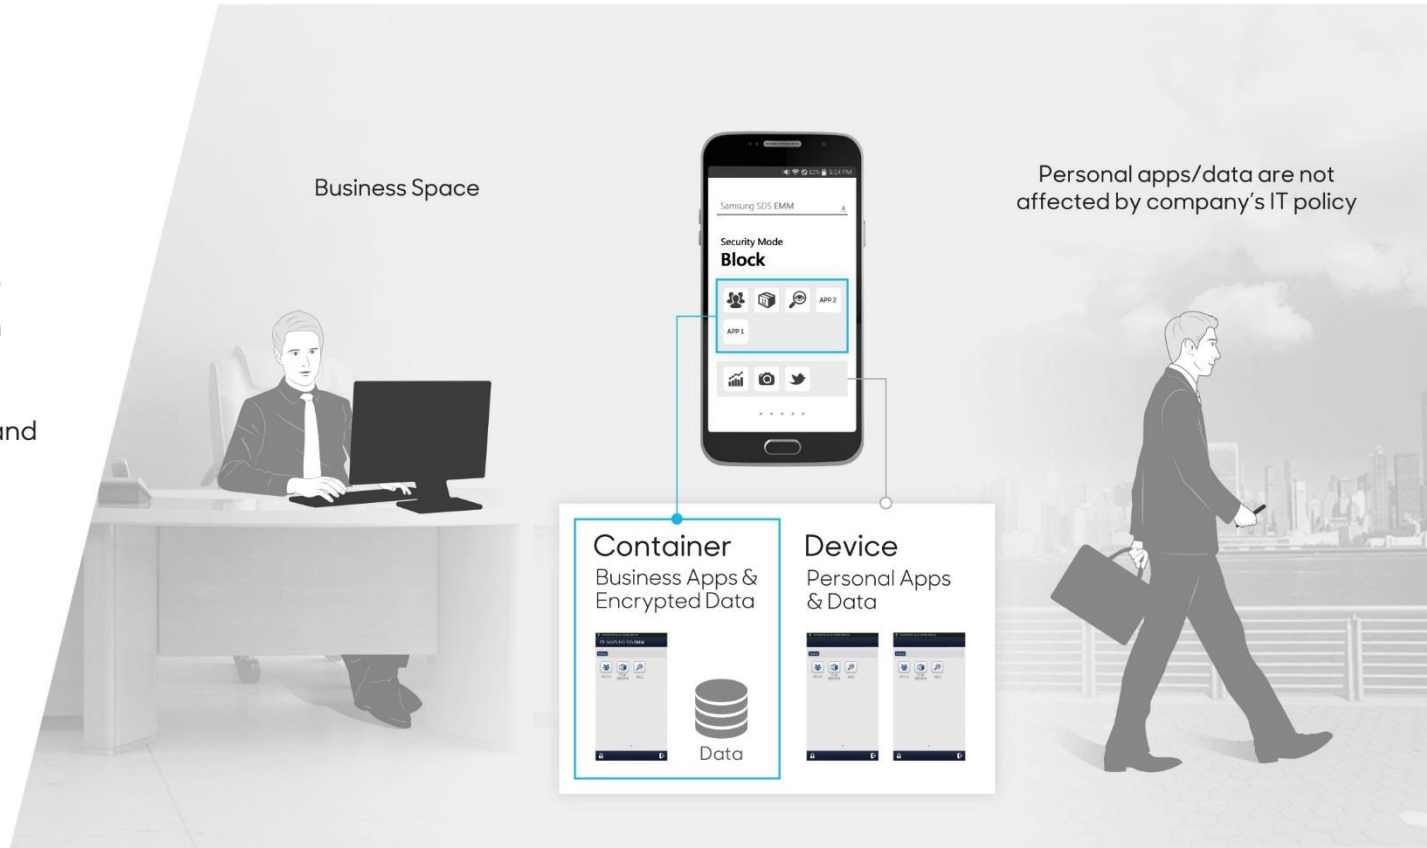

EMM Use Case

Device Management

By creating separate spaces on his smartphone for work and personal use, he can access corporate data more securely and efficiently as well as maintain his privacy.

EMM Use Case

Device Management

Executives and employees can download authorized apps to improve productivity and cooperation, while IT admins can easily apply security policies and patches.