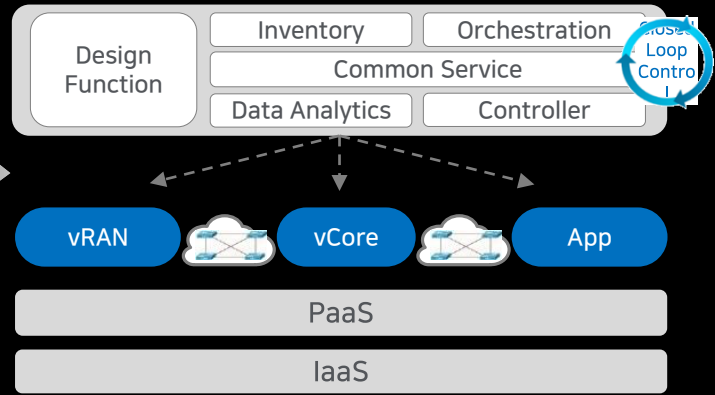

ONAP(Open Network Automation Platform)

- Open-source platform to realize network automation
- Integrated with ECOMP and Open-O under LF umbrella

ETSI MANO (2014)

ECOMP (2014)

Source code is opened on Feb 2017

ONAP