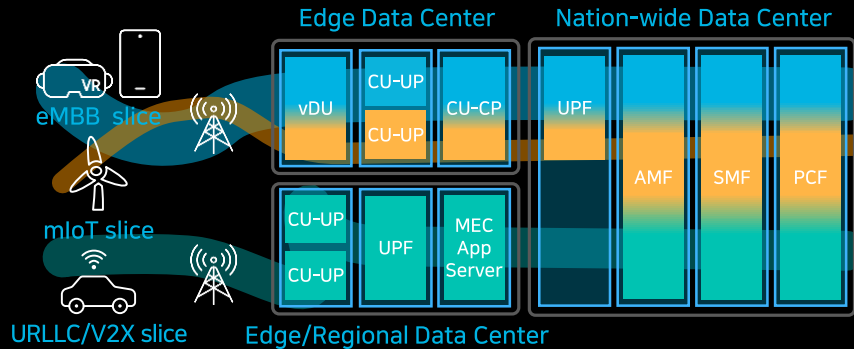

# Cloud Native Management

Evolving to cloud native architecture based on open source

# Network Slicing

- Automated Service Creation Infrastructure  
A new service creation capability built on automation, virtualization, and cloudification
- 5G Key Feature for Monetization  
Mobile network operator triggers for B2C slices, 3<sup>rd</sup> party triggers B2B/Enterprise slices

Different Networks for Different Service Types

One Network for Different Service Types