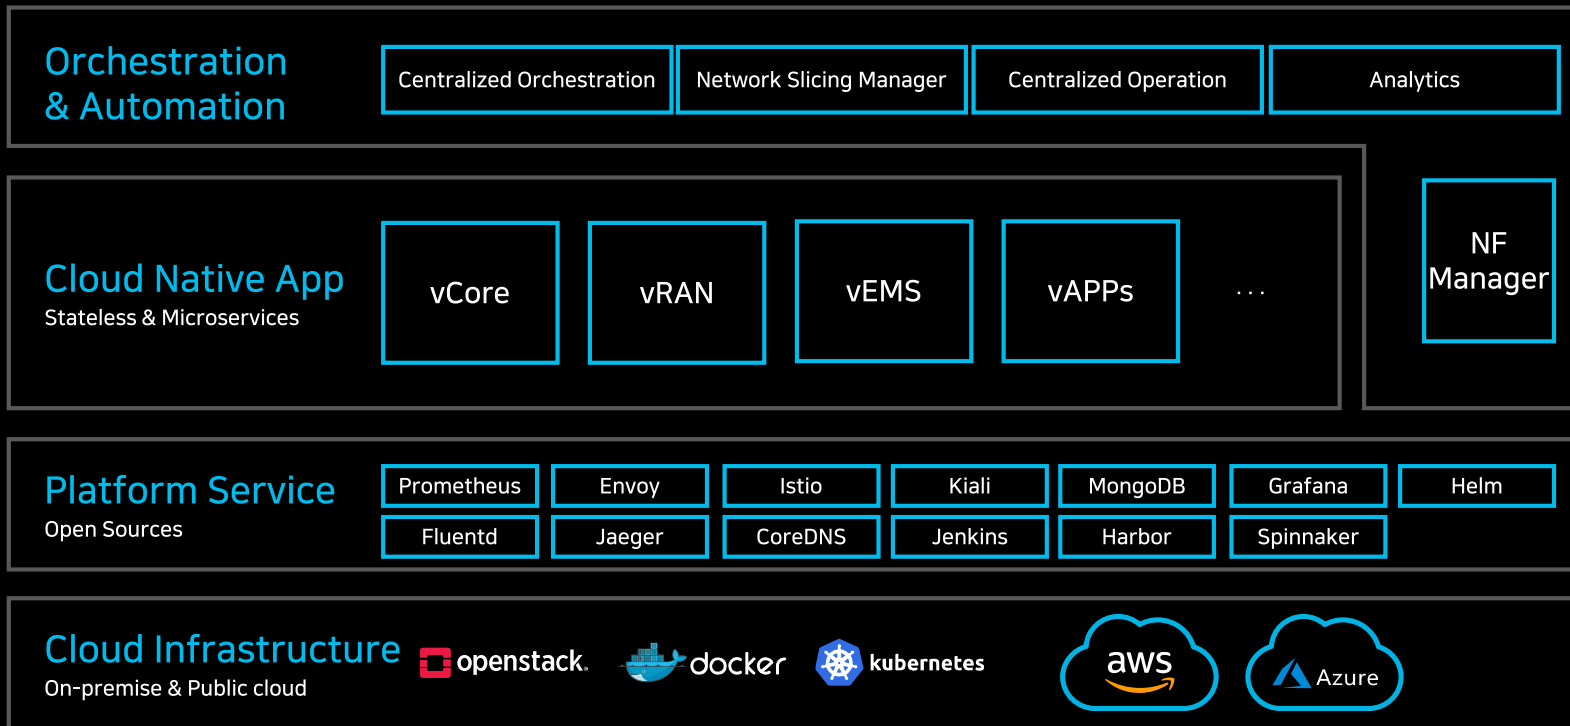

## Software Perspective

# Virtualization

5G

Automation

Open Source

# Cloud Native Management

Evolving to cloud native architecture based on open source

# Network Slicing

- Automated Service Creation Infrastructure  
A new service creation capability built on automation, virtualization, and cloudification
- 5G Key Feature for Monetization  
Mobile network operator triggers for B2C slices, 3<sup>rd</sup> party triggers B2B/Enterprise slices