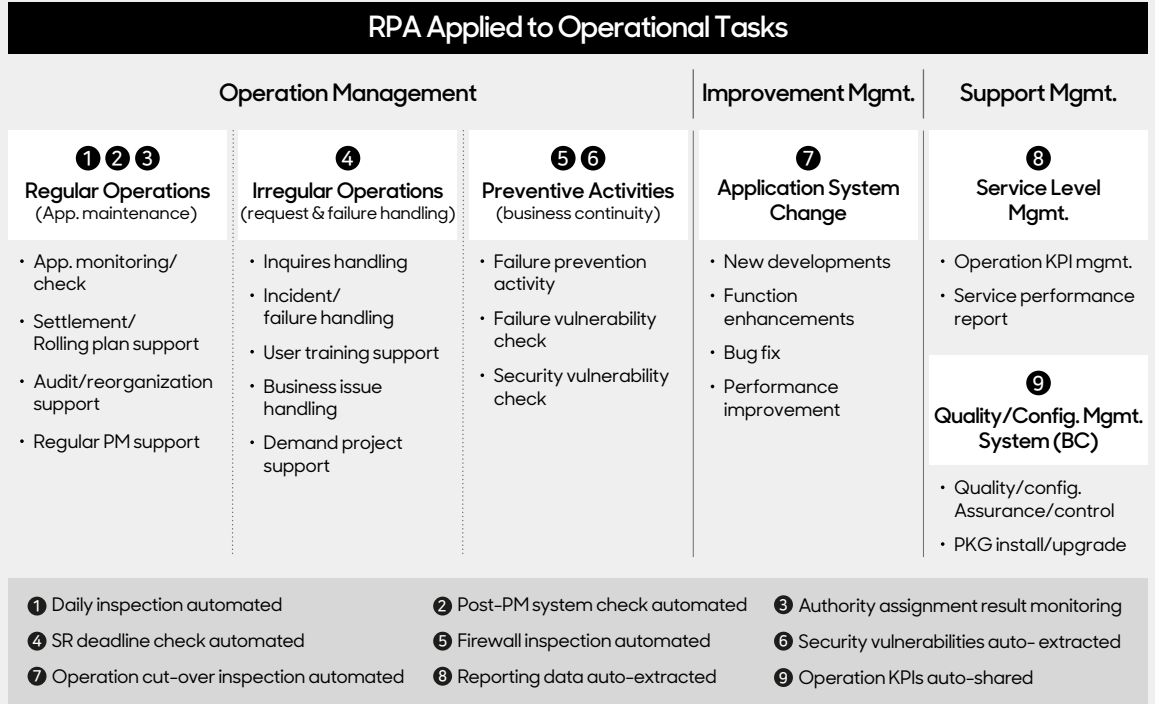

IT Operation Efficiency Achieved through RPA Adoption

Brity RPA, Samsung SDS' process automation solution, automates repetitive operational tasks to minimize human error and quickly respond to customer feedback.

IT operation made more efficient using Brity RPA¹

¹ RPA: Robotic Process Automation