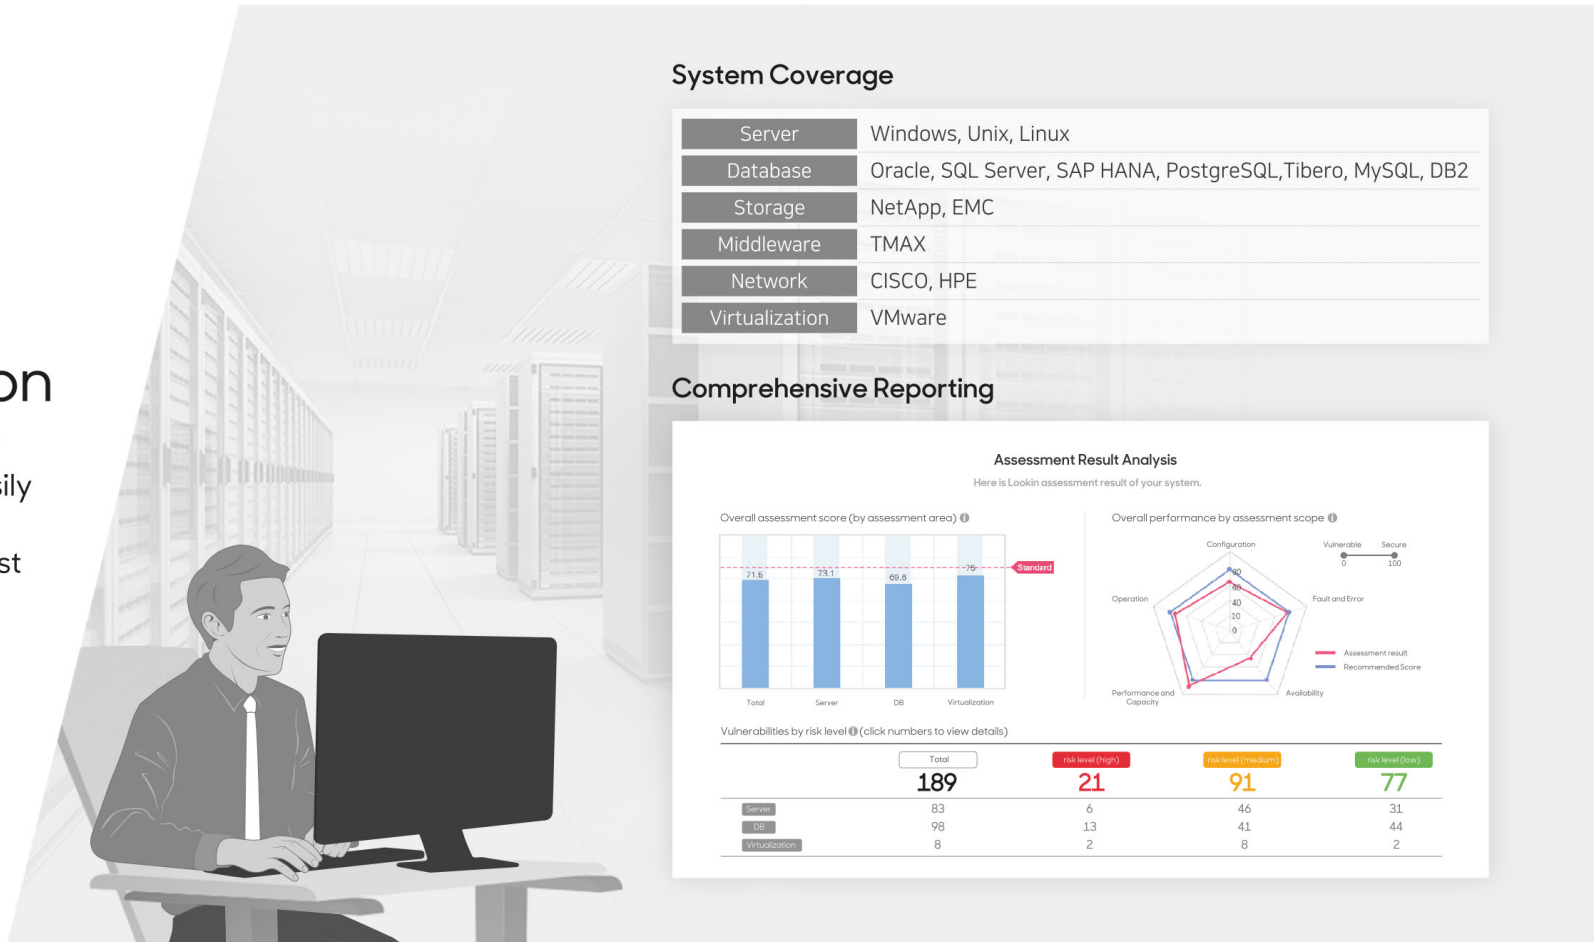

Lookin Use Case

# Operate stable IT systems with a quick and free diagnostic solution

Companies can quickly and easily check IT system configurations, identifying vulnerabilities with just a few minutes of time using Lookin's free diagnostic tool. Get the detailed guidance you need to prevent system failures.