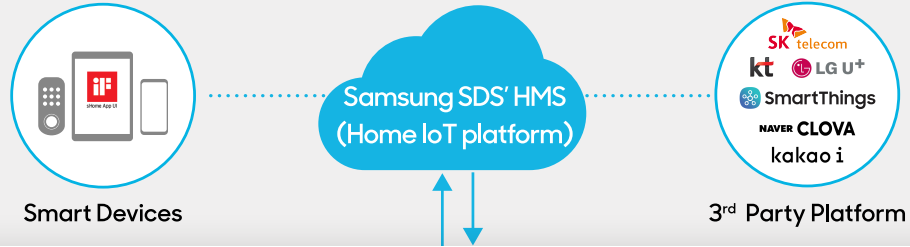

Platform-based Smart Home IoT

The most recent biometrics information (e.g. fingerprints/face/voice) technology is applied to devices to strengthen easy entrance and security. Throughout all areas of hardware and communications, there will be dual security to keep the system safe from possible hacking.

In addition, the system can be sustainably expanded based on the home management solution (HMS) by getting connected to various IoT products. Through AI algorithm, services including customized device control and energy management will be provided in order to improve residents' quality of life.