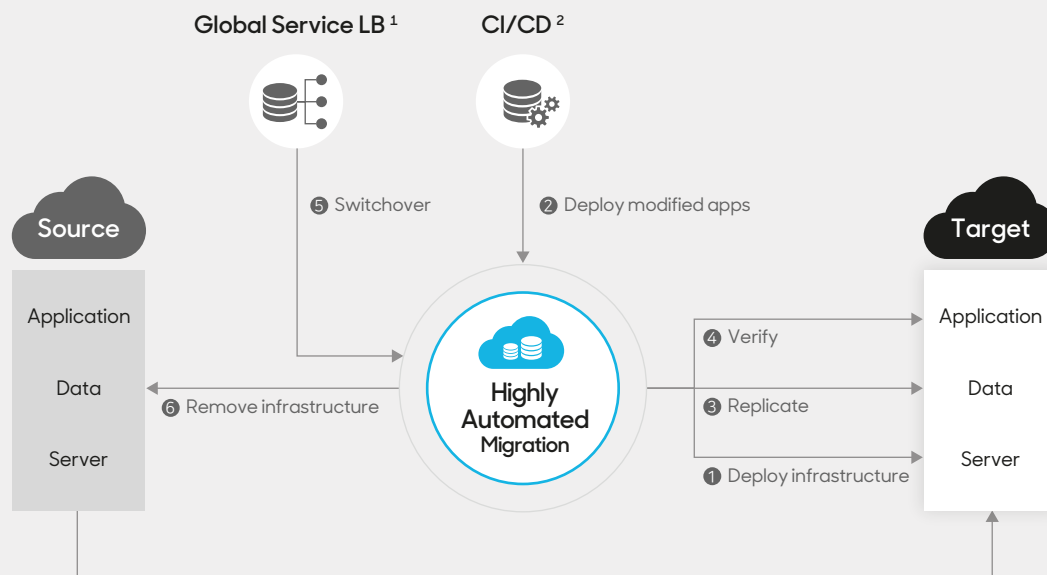

## SDS Cloud Infrastructure : Cloud Migration

Samsung SDS has provided customized cloud migration services to affiliates and external customers since 2011. Its migration methodology that combines accumulated experiences and know-hows, as well as expertise in various automated migration toolsets, ensures fast and more reliable cloud migration.

**SAMSUNG SDS**

### Automated full-stack migration for reliable transition to cloud

<sup>1</sup> LB: Load Balance <sup>2</sup> CI/CD: Continuous Integration/Continuous Deployment