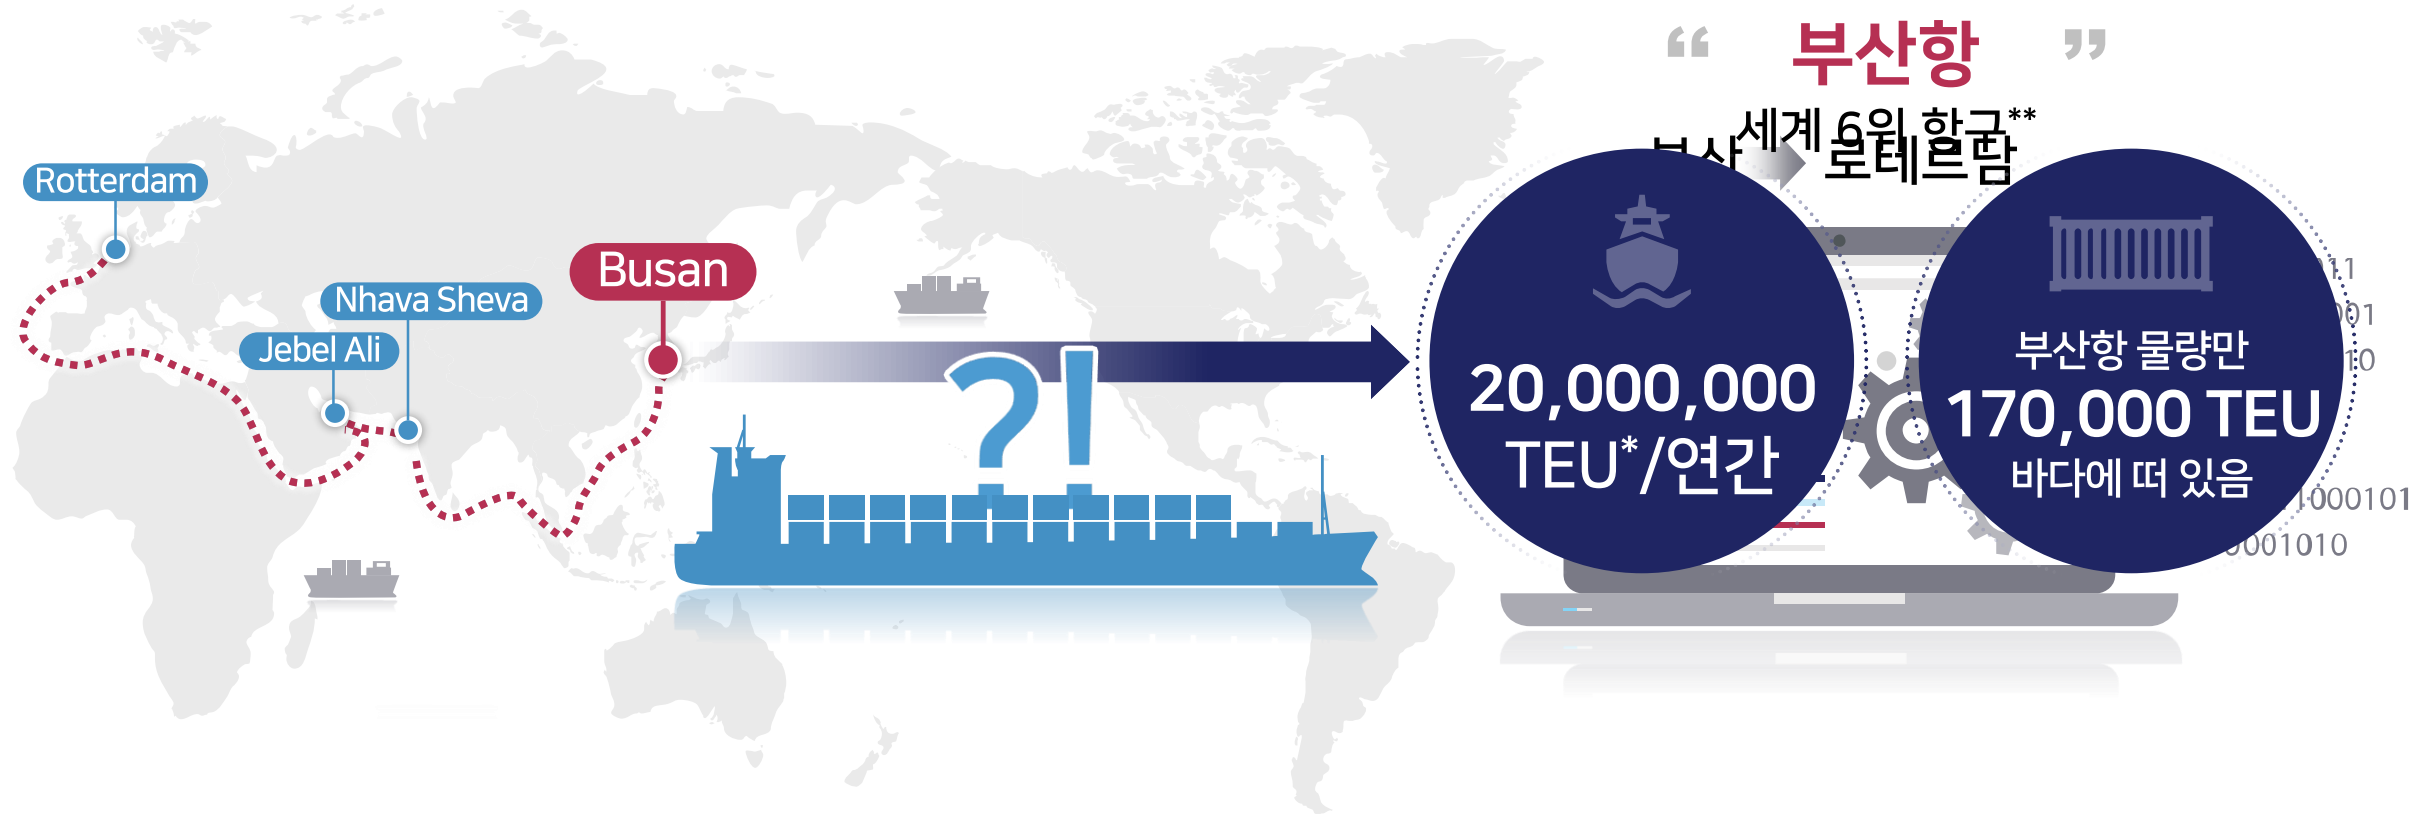

블록체인 x IoT 결합 시 성능 고려사항

블록체인 상 IoT 데이터 실시간 공유는, 분쟁 소지 감소, 책임소재의 빠른 확인, 이를 통한 비용절감 등을 가능케 함

*TEU : the standard unit of measurement, equivalent to a container of a length of 20 feet

** Ministry of Oceans and Fisheries, South Korea