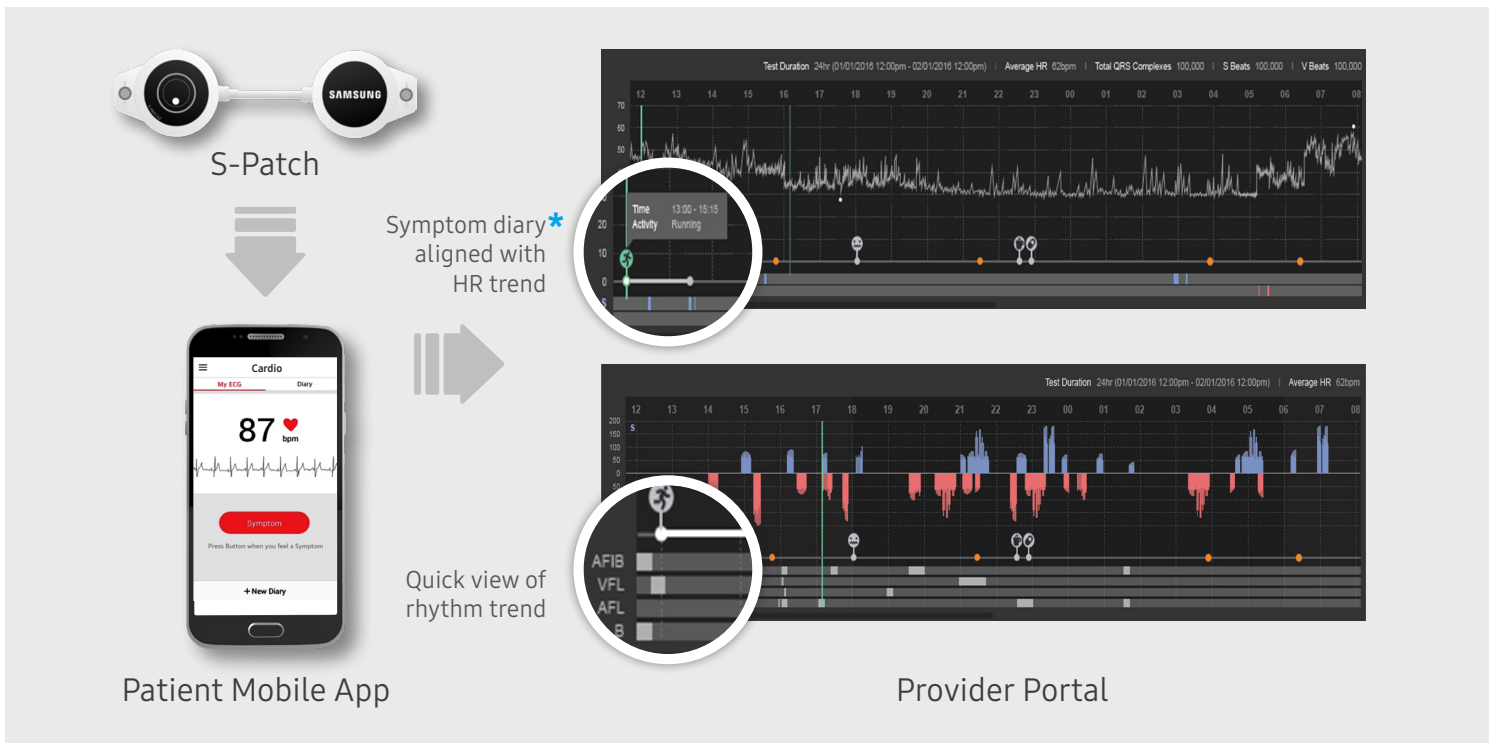

SAMSUNG SDS Cardio

Lightweight real-time ECG monitoring solution

Samsung SDS Cardio solution provides 24/7 wearable technology to empower patients, physicians, and care managers to manage cardiovascular conditions, while providing payers, providers, and corporations with care planning and remote monitoring capabilities for effective population health management

Faster Diagnosis Support

ECG data analytics enables faster diagnosis of patient's cardiac status

Improved Workflow Efficiency

Real-time ECG monitoring drastically reduces workload of clinical staff as well as wait time for patients who are in need of treatment

Enhanced User Experience

S-Patch's light weight (11 grams) and water-resistance enhances patient comfort

S-Patch collects ECG signals which will be streamed live to the **patient mobile app**.

Patient diary enables patients to log symptoms real-time with one click, eliminating the hassle of writing on paper and carrying the hard copies to the doctor's office.

Upon completion of the test, signals will be sent to a secured **cloud portal** where it can be conveniently accessed at any time by providers.

Physician's **summary report** can be conveniently generated for physician diagnosis and quick evaluation of a patient's cardiovascular status.