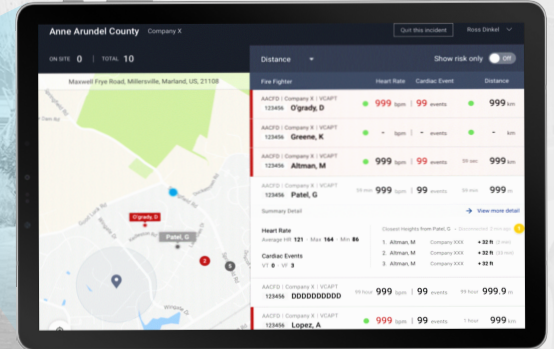

Cardio Use Case

First Responders

Monitor first responders who have high risk of heart disease

Real-time ECG and location data collection

Watch Gateway App

Health condition and location monitoring for dispatched personnel

Chief Commander Portal