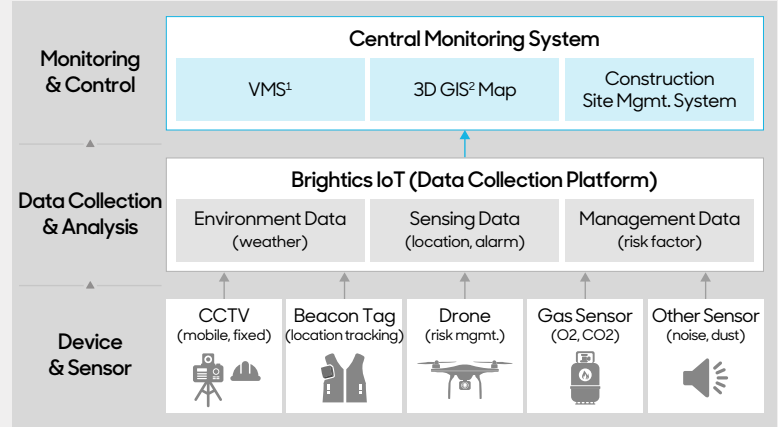

Accident prevention system delivered through IoT-enabled control platform

Our IoT-enabled smart command room provides an effectively integrated accident prevention system for construction sites.

SAMSUNG SDS

IoT-enabled Smart Command Room

✔ Efficient Control Support

- Situation-specific scenario generated upon events/warnings

✔ Preventing Gap in Surveillance

- Field data collected via IoT-enabled devices prevent human errors

✔ More Effective Communication

- Any issues on site are rapidly conveyed
- Trust built via public service providing on-time and accurate environment data

¹ VMS : Video Management System ² GIS : Geographic Information System