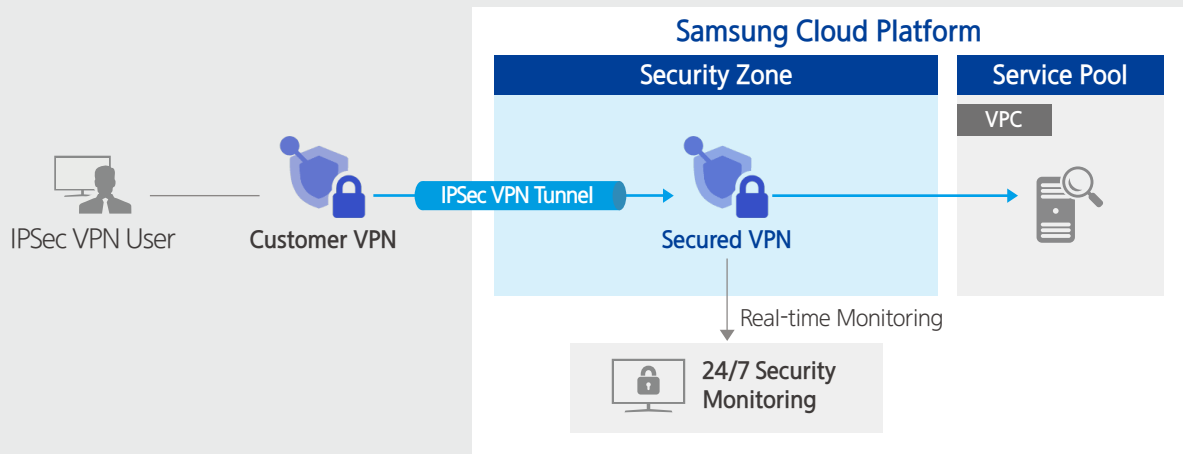

Service Architecture

※ A client-dedicated VPN should be purchased additionally.

Key Features

- **Provide IPSec VPN**
  - Korea's national-validated encryption module applied IPSec VPN
- **Virtual private gateway creation**
  - Virtual private gateway provided to allow customers to connect to customer's private network designed to restrict external connections
  - Flexible traffic throughput for bi-directional communication considering network size
- **VPN tunnel creation**
  - IPSec VPN gateway redundancy ensures service continuity in the event of a failure

Pricing

- **Billing**
  - IPSec VPN : Based on guaranteed bandwidth
- **Minimum contract period : 1 year (Charged monthly)**

FOR MORE INFORMATION

SAMSUNG SDS

www.samsungsds.com / cloud.samsungsds.com
contact.sds@samsung.com / scp_sales@samsung.com
youtube.com/samsungsds