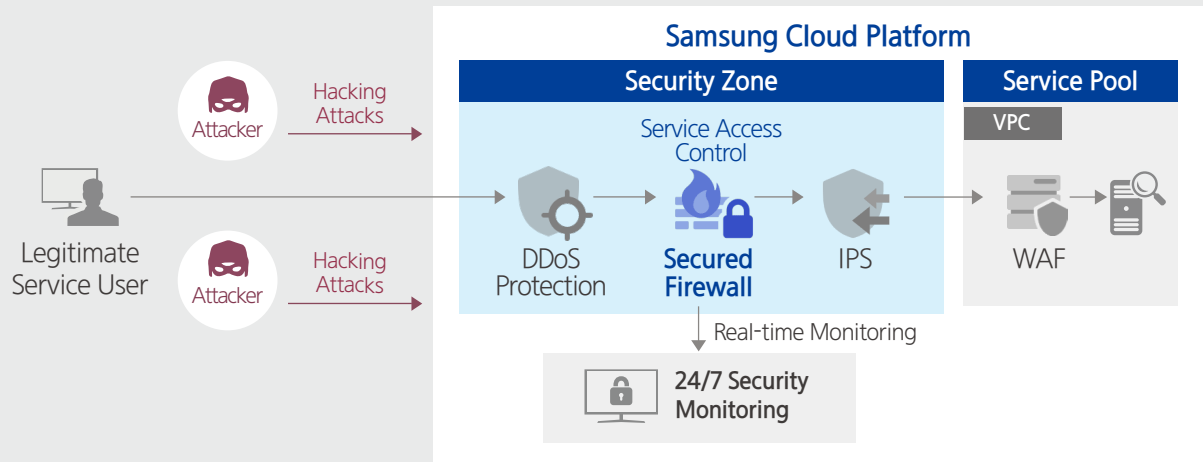

Service Architecture

※ Users are asked to directly manage access control (managing firewall policies for Security Group, etc.) of a system available within a pool.

Key Features

- **Firewall service optimized for cloud environment**
  - Domain policy applied considering cloud environment
  - Firewall rules and logging applied
- **Monitoring information**
  - Provide monthly reports (alert list and information, etc.)

Pricing

- **Billing**
  - Subscription based on the number of VMs associated with its specification (e.g. vCore, Memory)

FOR MORE INFORMATION

SAMSUNG SDS

www.samsungsds.com / cloud.samsungsds.com
contact.sds@samsung.com / scp_sales@samsung.com
youtube.com/samsungsds