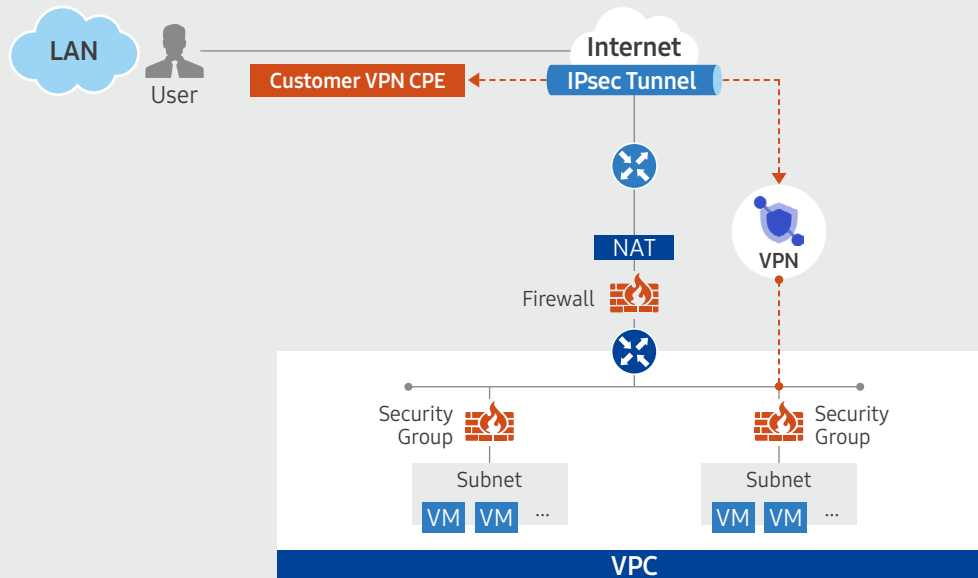

Service Architecture

Key Features

- **Virtual tunneling encrypted with IPsec**
  - Compatible VPN : Cisco, Palo Alto, Check Point, Juniper and other IPsec VPN
- **Virtual private gateway creation**
  - Create a gateway to connect the customer's network to a private network without external access
  - Select traffic bandwidth for two-way communications considering the network size (up to 100 Mbps)
- **VPN tunnel creation**
  - Select IPsec VPN gateway (up to 5 VPN tunnels per VPN gateway)
  - Redundant IPsec VPN gateway to ensure automatic running of standby equipment in case of failure on active equipment

Pricing

- **Billing**
  - Monthly billing according to creation of IPsec VPN gateways
  - Internet outbound traffic charge : Charge by GB of VPN Internet-oriented outbound traffic

FOR MORE INFORMATION

SAMSUNG SDS

www.samsungsds.com / cloud.samsungsds.com
contact.sds@samsung.com / scp_sales@samsung.com
youtube.com/samsungsds