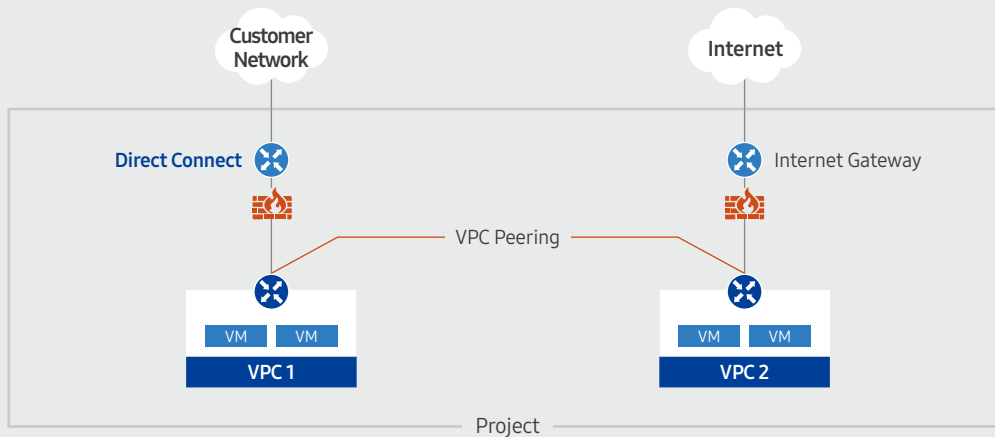

Service Architecture

Key Features

- **Direct Connect creation**
  - Create/Edit/Delete Direct Connect
  - Apply for Uplink network connection of customers
    - ※ Uplink network connection at a customer site is configured after receiving SR and the router at the customer site must support BGP routing protocol.
- **Direct Connect and VPC connections**
  - Select a single VPC to connect to customer network
  - Provide Direct Connect Firewalls
  - Offer route setting feature

Pricing

- **Billing**
  - Port usage : Fixed monthly rate (1G or 10G)
  - Date transfer charge : Charge by GB of outbound traffic for connection between VPC and Direct Connect

FOR MORE INFORMATION

SAMSUNG SDS

www.samsungsds.com / cloud.samsungsds.com
contact.sds@samsung.com / scp_sales@samsung.com
youtube.com/samsungsds