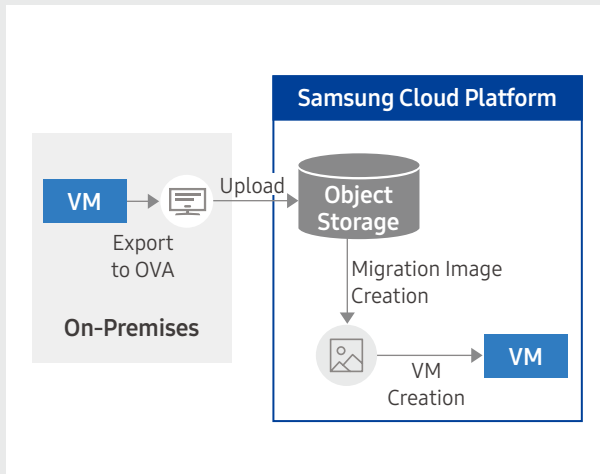

Service Architecture

Migration Image Usage