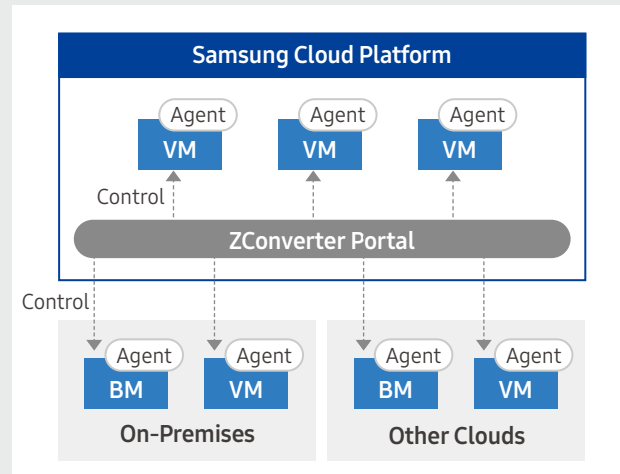

Uses Migration Image

Create VM of Samsung Cloud Platform using a migration image that was created after extracting the OVA (Open Virtual Appliance) file of the original VM and uploading it to object storage. There is no need to purchase a separate migration tool and migration is possible using the built-in OVA Import feature of VMware.

Uses Migration Tool

Using ZConverter, users can install agents on the servers to be migrated and simply move them using the migration wizard. Migration of a virtual/physical server being used in an on-premise or cloud environment to Samsung Cloud Platform VM is possible.

Complete Data Transfer

For complete data transfer, the gap between the original and copied data after the replication (initial) has to be overcome. When using ZConverter, the incremental copy feature until the cutover enables easy additional transfer of the changed data online and ultimately syncs the data on the opening date of system transfers to support a successful opening.

Service Architecture

Migration Image Usage

Migration Tool Usage

Key Features

- **Support for various operating systems**
 - Based on standard OS for Virtual Server offered on Samsung Cloud Platform
 - Supports Windows, Linux (Redhat, Centos, Ubuntu)
- **Agent-based any to any environment support (uses ZConverter)**
 - VM to VM migration
 - Bare Metal Server to VM migration
 - Other clouds to Samsung Cloud Platform migration
- **Encryption-driven data transfer support**
 - Higher security for migration enabled by encrypted data transfer
 - Migration without distance restriction when connected to the Internet