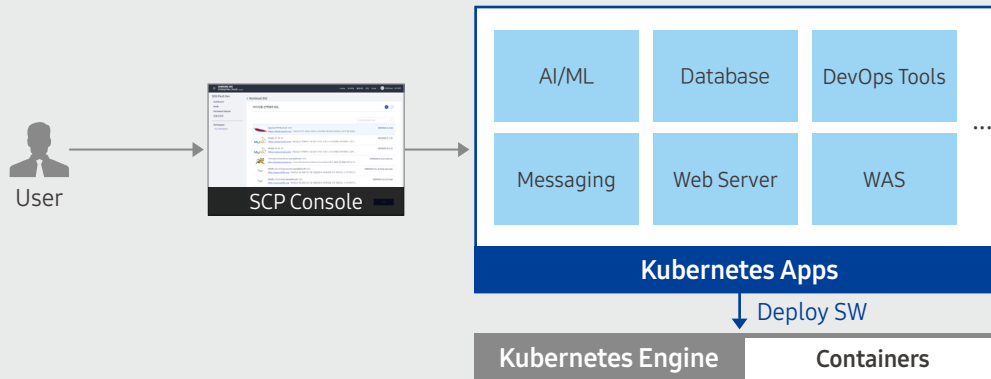

Service Architecture

Key Features

- **SW Offerings**
  - AI/ML : Brightics ML
  - Messaging Service : RabbitMQ
  - App Infrastructure (Web/WAS) : Jboss EAP, JEUS, Tomcat, Wildfly, Apache, WebtoB, NGINX, etc.
  - App Infrastructure : Ingress NGINX Controller, Istio, Zookeeper, etc.
  - Database : MariaDB, MySQL, PostgreSQL
  - DevOps Tools : ArgoCD, GitLab, Jenkins, Nexus, SonarQube
- **Kubernetes Apps creation and management**
  - View/delete the list of cancelled Kubernetes Apps
  - View details of resources of each Kubernetes cluster created

Pricing

- **Billing**
  - Brightics ML : Total CPU usage time for worker nodes in the dedicated cluster
  - Commercial SW license is provided in BYOL (Bring Your Own License)
  - Open Source SW does not provide technical support
  - Community version SW provides technical support (at an additional charge)

FOR MORE INFORMATION

SAMSUNG SDS

www.samsungsds.com / cloud.samsungsds.com
 contact.sds@samsung.com / scp_sales@samsung.com
 youtube.com/samsungsds