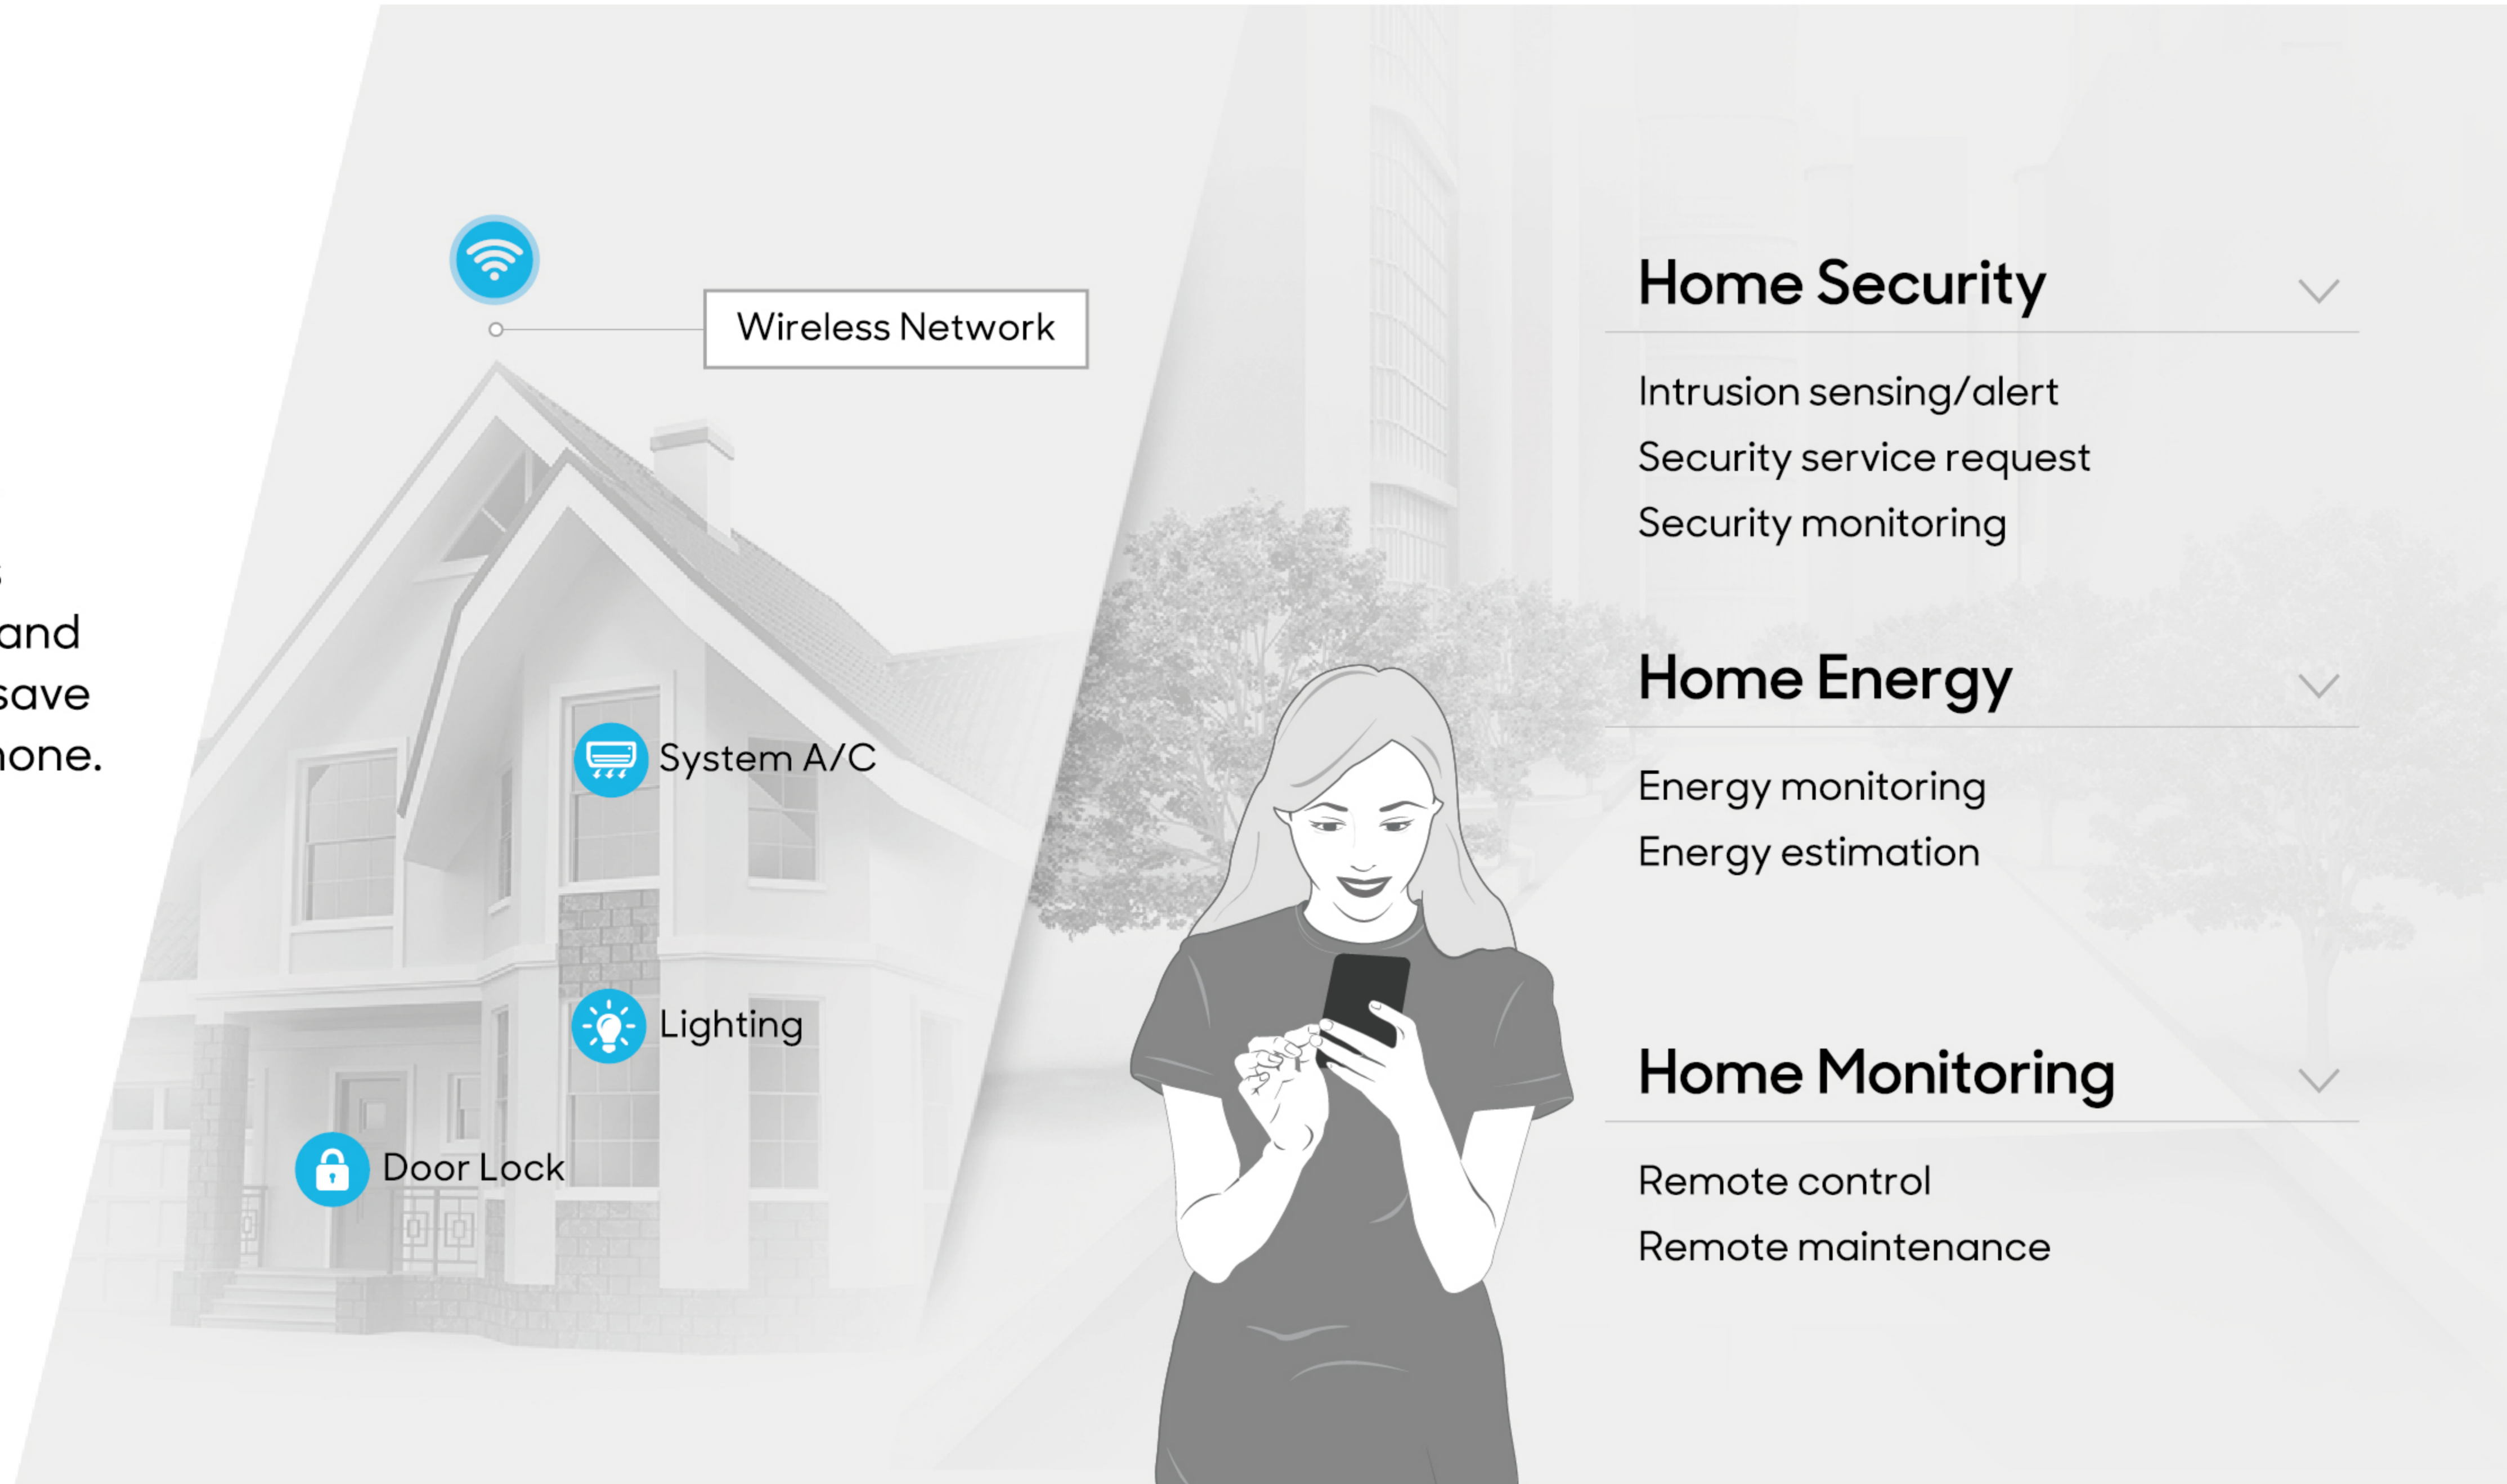

Brightics IoT Use Case

# Smart Home Management

Respond to home vulnerabilities quickly with remote monitoring and device control, to keep families safe conveniently from your smartphone.

## Home Security

Intrusion sensing/alert  
Security service request  
Security monitoring

## Home Monitoring

Remote control  
Remote maintenance