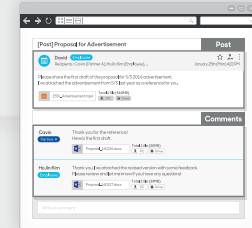

Employee David